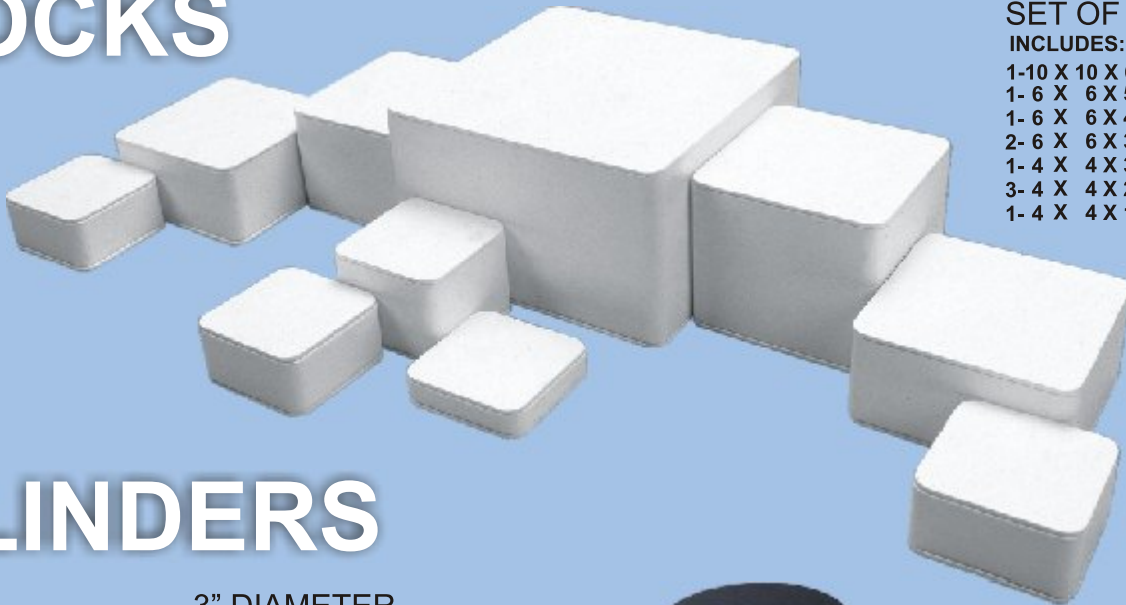

CUBES

SET OF 9 3"SQ \$117.75
 SET OF 9 4"SQ \$144.15
 SET OF 9 6"SQ \$162.00
 3 OF EACH - 2 1/4"/6" HIGH

3" SQUARE

1" HIGH \$8.40
 2" HIGH \$9.25
 3" HIGH \$11.30
 4" HIGH \$13.00
 5" HIGH \$15.85
 6" HIGH \$17.00

4" SQUARE

1" HIGH \$10.45
 2" HIGH \$11.55
 3" HIGH \$14.10
 4" HIGH \$16.15
 5" HIGH \$18.10
 6" HIGH \$20.35

6" SQUARE

1" HIGH \$11.55
 2" HIGH \$12.75
 3" HIGH \$15.10
 4" HIGH \$18.75
 5" HIGH \$20.35
 6" HIGH \$22.50

BLOCKS

SET OF 10

\$196

INCLUDES:

1-10 X 10 X 6 HIGH	\$45.00 EA
1- 6 X 6 X 5 HIGH	\$22.75 EA
1- 6 X 6 X 4 HIGH	\$21.25 EA
2- 6 X 6 X 3 HIGH	\$17.75 EA
1- 4 X 4 X 3 HIGH	\$16.50 EA
3- 4 X 4 X 2 HIGH	\$14.00 EA
1- 4 X 4 X 1 HIGH	\$13.00 EA