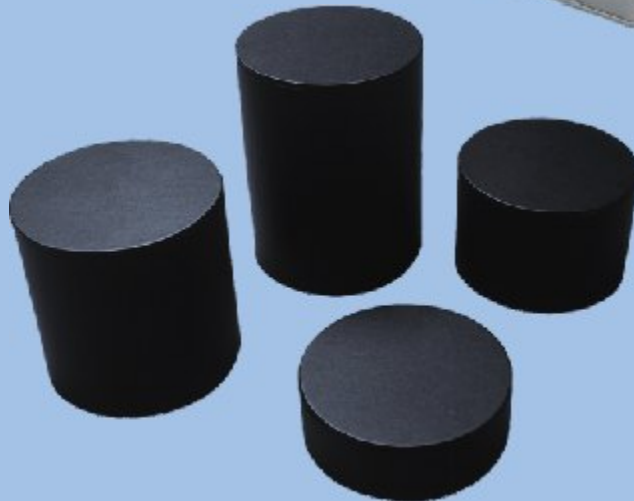

BLOCKS

SET OF 10

\$196

INCLUDES:

1-10 X 10 X 6 HIGH	\$45.00 EA
1- 6 X 6 X 5 HIGH	\$22.75 EA
1- 6 X 6 X 4 HIGH	\$21.25 EA
2- 6 X 6 X 3 HIGH	\$17.75 EA
1- 4 X 4 X 3 HIGH	\$16.50 EA
3- 4 X 4 X 2 HIGH	\$14.00 EA
1- 4 X 4 X 1 HIGH	\$13.00 EA

CYLINDERS

3" DIAMETER

2" HIGH \$ 8.00
 4" HIGH \$10.00
 6" HIGH \$13.00
 8" HIGH \$16.25

4" DIAMETER

2" HIGH \$ 9.00
 4" HIGH \$10.65
 6" HIGH \$14.05
 8" HIGH \$17.45

6" DIAMETER

2" HIGH \$11.85
 4" HIGH \$14.05
 6" HIGH \$18.65
 8" HIGH \$23.10