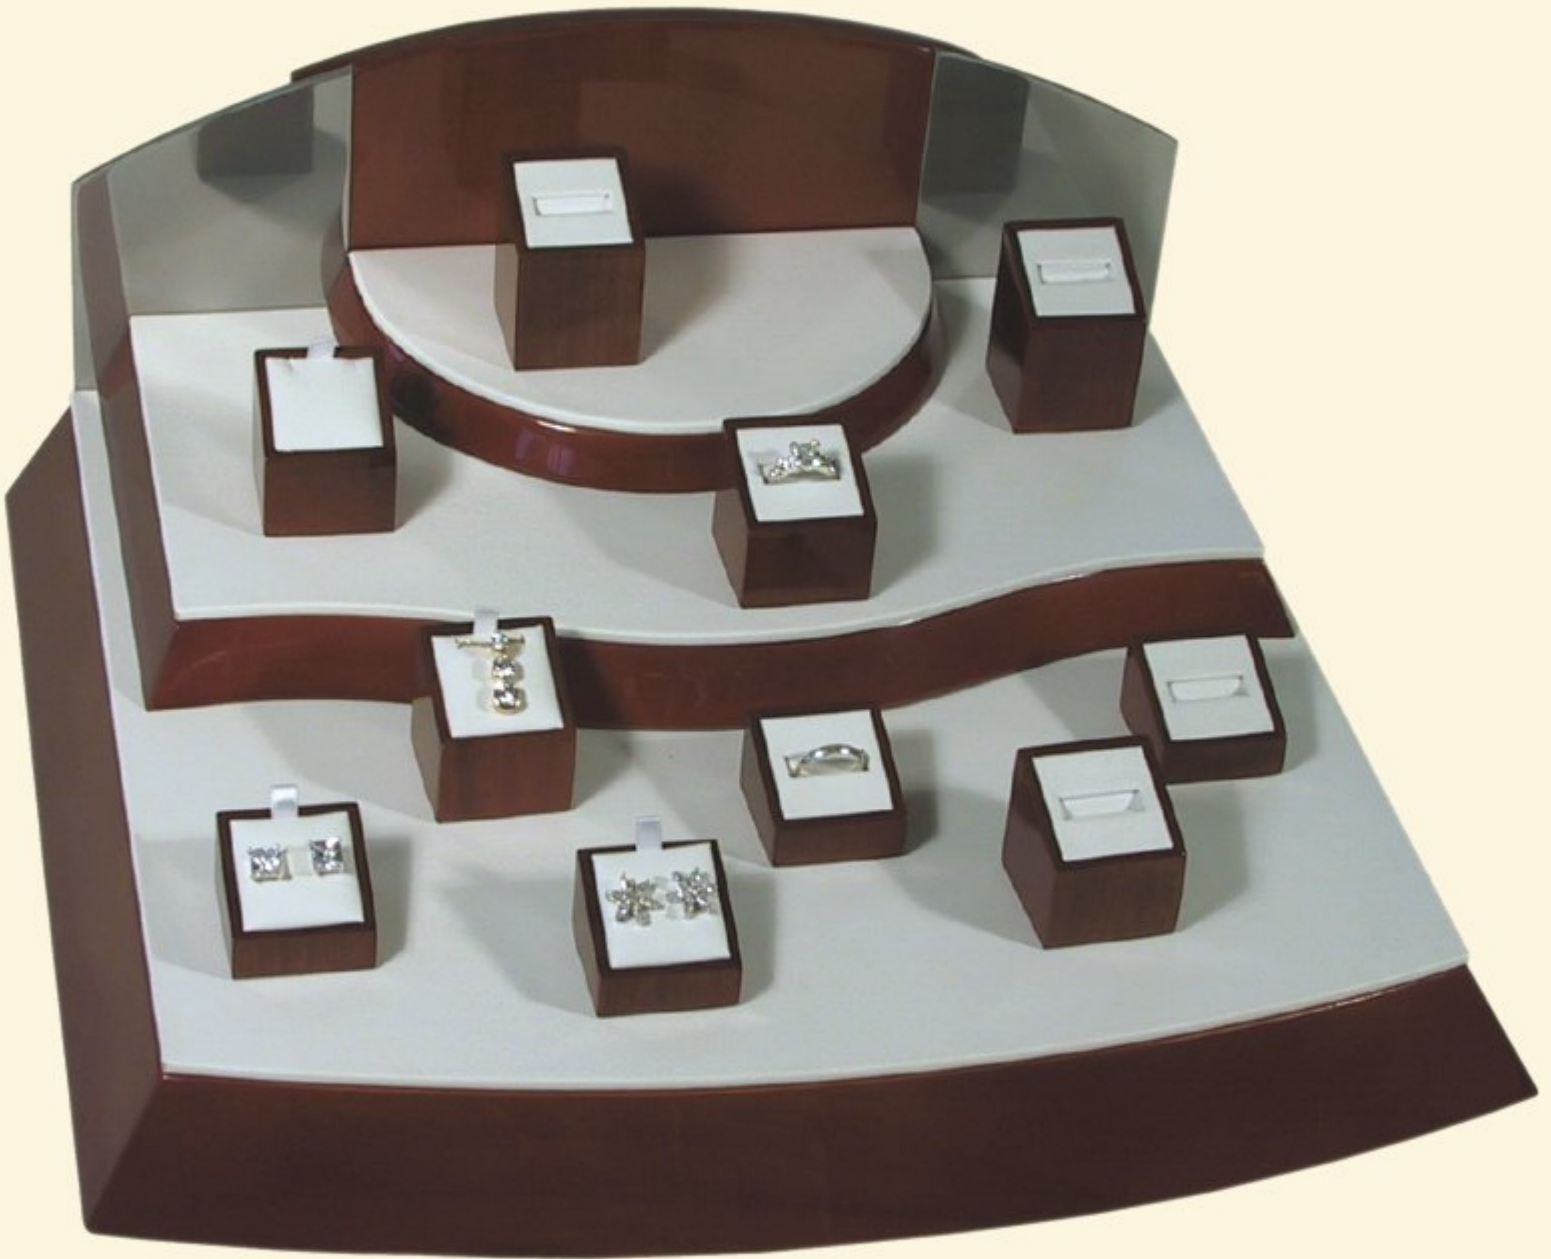

# ‡ S O R E N T O ‡

HIGHEST QUALITY PIANO FINISH WALNUT DISPLAYS  
WITH WHITE ITALIAN SIMULATED LEATHER TRIM

F E A T U R E G R O U P

SELLS AS A COMPLETE SET OF:

6 RINGS, 2 PENDANTS, 2 EARRINGS, 3 RISERS.

16W X 14D X 6-1/2H