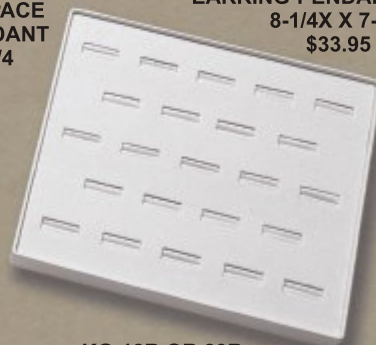

**KG-8474 9 SPACE
EARRING-PENDANT
8-1/4 X 7-1/4
\$27.95**

**KG-8474-6W
WATCHES-BRACELETS
8-1/4 X 7-1/4
\$25.75**

**KG-8474-8W
WATCHES
8-1/4 X 7-1/4
\$29.50**

**KG-8474 6 SPACE
EARRING-PENDANT
8-1/4X X 7-1/4
\$26.50**

**KG-8443-4PL
8-1/4X X 4-3/4
\$20.95**

**KG-8443-8FE
8-1/4X X 4-3/4
\$28.95**

**KG-8443 8 SPACE
EARRING-PENDANT-CHARM
8-1/4X X 4-3/4
\$25.95**

**KG-8474 12 SPACE
EARRING-PENDANT
8-1/4X X 7-1/4
\$31.95**

**KG-8474 16 SPACE
EARRING-PENDANT-CHARM
8-1/4X X 7-1/4
\$33.95**

**KG-8443 6 SPACE
EARRING-PENDANT-CHARM
8-1/4X X 4-3/4
\$24.95**

**KG-18R OR 23R
8-1/4 X 7-1/4
\$32.50**

**KG-6SRV
4 X 6-1/4
\$18.95**

**KG-10RV
4 X 6-1/4
\$17.95**

**KG-8RV
4 X 6-1/4
\$17.95**

**KG-8SR
6-1/4 X 4
\$17.95**