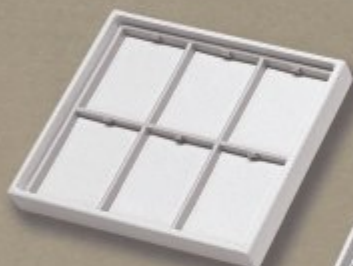

**ALL JEWELRY TRAYS
ARE MADE WITH FLOCKED
RAYON OR STYRENE PARTITIONS
IN MATCHING COLORS.
ADD 20% FOR FABRIC WRAPPED PARTITIONS**

**YOUR CHOICE OF COLORS
AND COVERING MATERIALS**

**KG-8474-25C
CHARMS
8-1/4 X 7-1/4
\$37.50**

**KG-8474 9 SPACE
EARRING-PENDANT
8-1/4 X 7-1/4
\$27.95**

**KG-8474-6W
WATCHES-BRACELETS
8-1/4 X 7-1/4
\$25.75**

**KG-8474-8W
WATCHES
8-1/4 X 7-1/4
\$29.50**

**KG-8474 6 SPACE
EARRING-PENDANT
8-1/4X X 7-1/4
\$26.50**