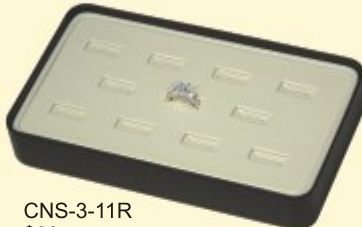

CNS-3-11R
$22