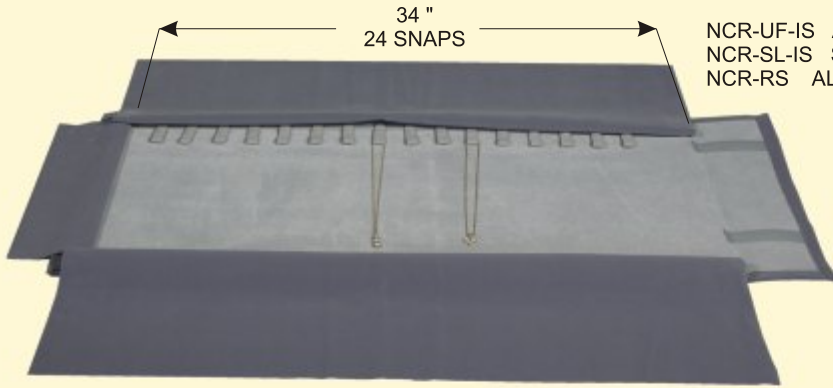

Necklace, Chain & Pearl Rolls

NCR-UF-IS ALL ITALIAN SUEDE
 NCR-SL-IS SIMULATED LEATHER OUTSIDE, ITALIAN SUEDE INSIDE
 NCR-RS ALL RICH SUEDE

11" DEPTH - \$50
 HOLDS
 UP TO 18" OF CHAIN

15" DEPTH - \$53
 HOLDS
 UP TO 24" OF CHAIN

18" DEPTH - \$63
 HOLDS
 UP TO 34" OF CHAIN

P99 - ITALIAN SUEDE OR SIMULATED LEATHER - \$60
 6 INDIVIDUAL 7" X 7" NECKLACE PADS WITH SNAPS
 EXTRA PAD - \$7.50

Counter Pads

(CAN BE PERSONALIZED WITH YOUR LOGO)

SL-FCP
 SIMULATED LEATHER
 DELUXE COUNTER PADS
 OPEN- 13" X 12"
 CLOSED- 6-1/2" X 12"

PLAIN \$19.75
 W/RING SLOT \$28.50

CHOICE OF
 INTERIORS

SL-HRP
 PLAIN \$19.75
 W/ RING SLOT \$28.50
 13" DIA. APPROX.

FCP
 FOLDING COUNTER PAD
 LEATHERETTE COVER,
 VELVET LINING.
 OPEN- 12" X 12"
 CLOSED- 6-1/2" X 12"
 PLAIN \$14.50
 W/RING SLOT \$22.00

THE CIRCLE
 3" DIA \$5.30
 5" DIA \$6.50
 7" DIA \$8.00
 9" DIA \$9.50
 12" DIA \$13.00
 15" DIA \$16.00