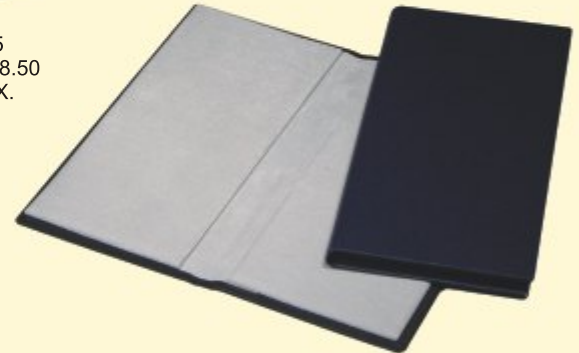

SL-FCP
 SIMULATED LEATHER
 DELUXE COUNTER PADS
 OPEN- 13" X 12"
 CLOSED- 6-1/2" X 12"

PLAIN \$19.75
 W/RING SLOT \$28.50

CHOICE OF
 INTERIORS

SL-HRP
 PLAIN \$19.75
 W/ RING SLOT \$28.50
 13" DIA. APPROX.

FCP
 FOLDING COUNTER PAD
 LEATHERETTE COVER,
 VELVET LINING.
 OPEN- 12" X 12"
 CLOSED- 6-1/2" X 12"
 PLAIN \$14.50
 W/RING SLOT \$22.00

THE CIRCLE
 3" DIA \$5.30
 5" DIA \$6.50
 7" DIA \$8.00
 9" DIA \$9.50
 12" DIA \$13.00
 15" DIA \$16.00