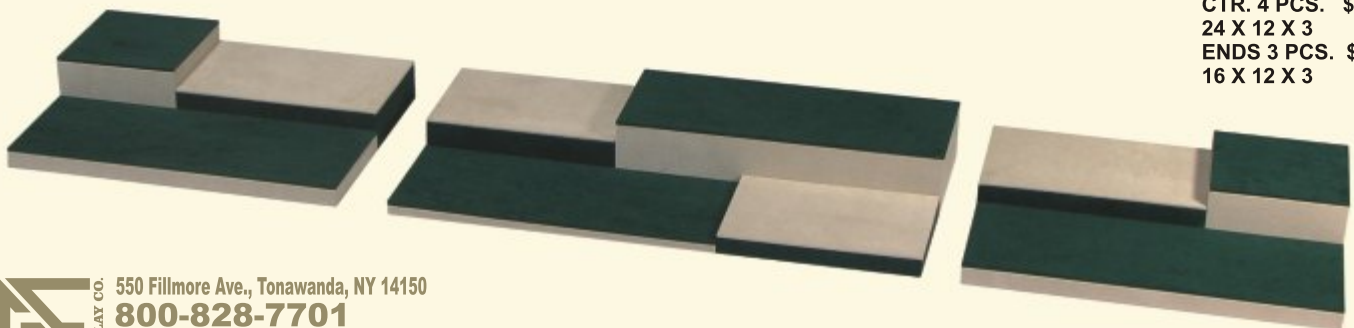

SHOWCASE TRIMS

AVAILABLE IN YOUR CHOICE OF COLORS

NOUVA

4' \$265
5' \$275
6' \$285 INC FLOORS

PENTAGON

CTR. 2 PCS. \$54.50
1- 18 X 15 X 1
1- 12 X 6 X 1
ENDS \$18.50 EA.
6 X 12 X 1

OPTIMA

3 PC. SET \$135
TO 36 X 9 X 5

MANDARIN

CTR. 4 PCS. \$140
24 X 12 X 3
ENDS 3 PCS. \$105
16 X 12 X 3

550 Fillmore Ave., Tonawanda, NY 14150
800-828-7701
Fax: 716-692-5458
E-mail: sales@gfried.com
www.gfried.com

2006