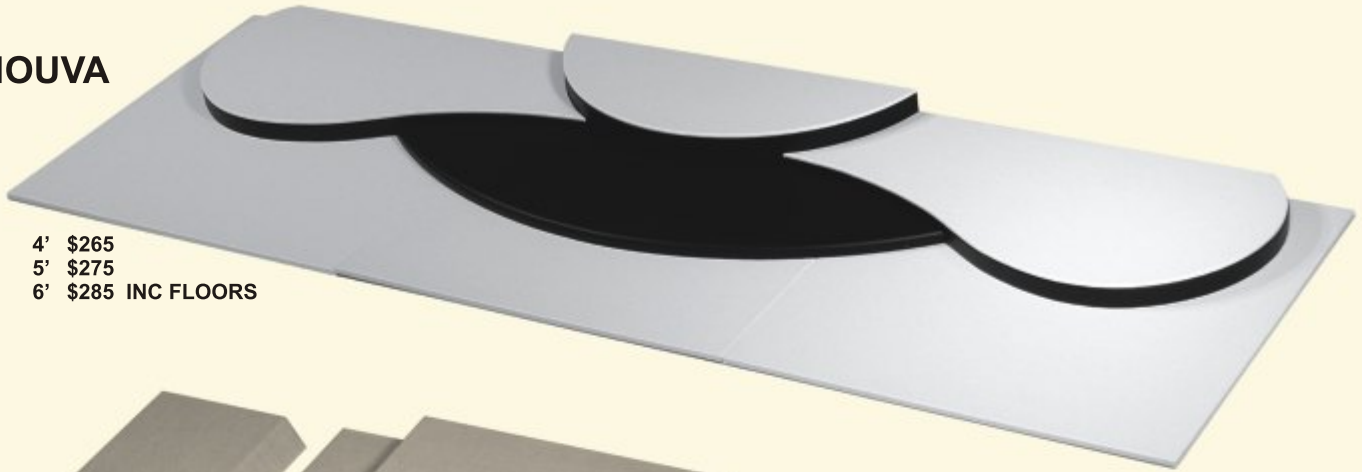

SHOWCASE TRIMS

AVAILABLE IN YOUR CHOICE OF COLORS

NOUVA

4' \$265
5' \$275
6' \$285 INC FLOORS

PENTAGON

CTR. 2 PCS. \$54.50
1- 18 X 15 X 1
1- 12 X 6 X 1
ENDS \$18.50 EA.
6 X 12 X 1

OPTIMA

3 PC. SET \$135
TO 36 X 9 X 5