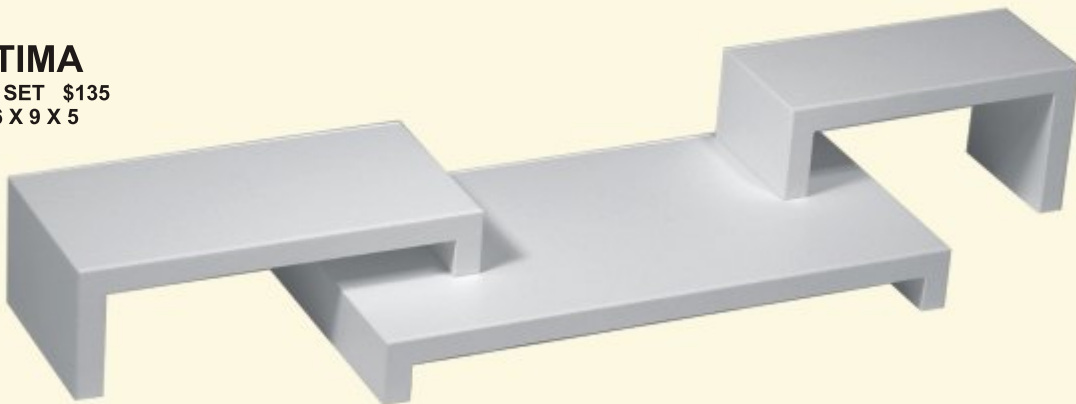

SHOWCASE TRIMS

AVAILABLE IN YOUR CHOICE OF COLORS

NOUVA

4' \$265
5' \$275
6' \$285 INC FLOORS

PENTAGON

CTR. 2 PCS. \$54.50
1- 18 X 15 X 1
1- 12 X 6 X 1
ENDS \$18.50 EA.
6 X 12 X 1

OPTIMA

3 PC. SET \$135
TO 36 X 9 X 5

MANDARIN

CTR. 4 PCS. \$140
24 X 12 X 3
ENDS 3 PCS. \$105
16 X 12 X 3

550 Fillmore Ave., Tonawanda, NY 14150
800-828-7701
Fax: 716-692-5458
E-mail: sales@gfried.com
www.gfried.com

2006