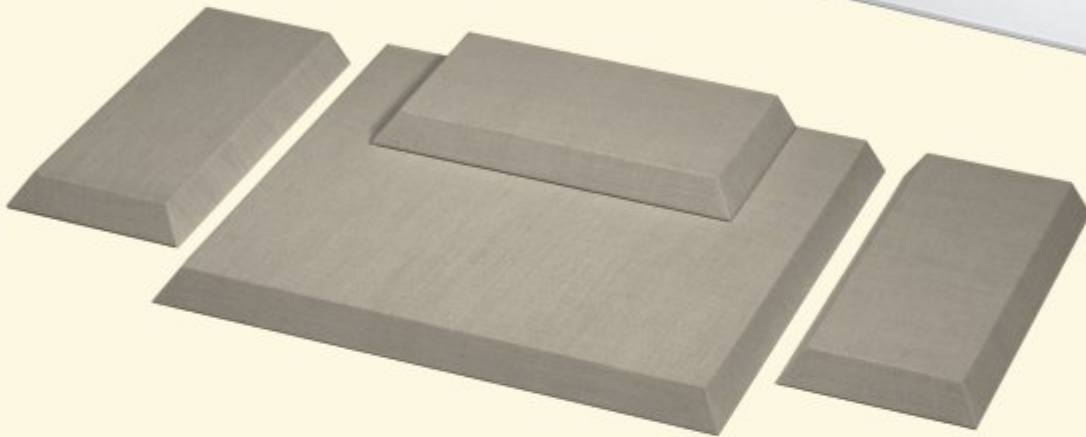

SHOWCASE TRIMS

AVAILABLE IN YOUR CHOICE OF COLORS

NOUVA

4' \$265
5' \$275
6' \$285 INC FLOORS

PENTAGON

CTR. 2 PCS. \$54.50
1- 18 X 15 X 1
1- 12 X 6 X 1
ENDS \$18.50 EA.
6 X 12 X 1

OPTIMA

3 PC. SET \$135
TO 36 X 9 X 5