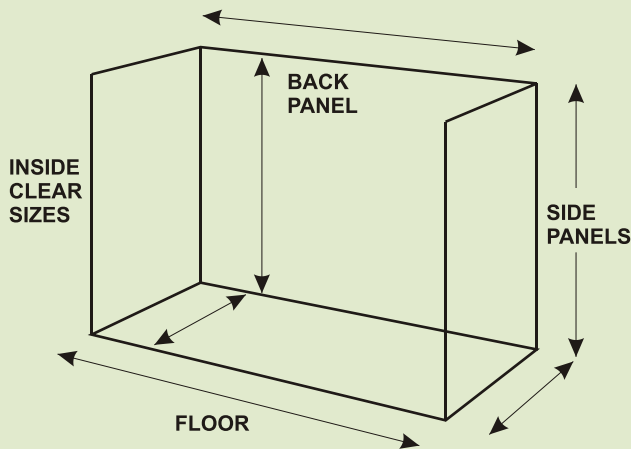

SLOTTED WALLCASE DISPLAY PANELS

FABRICATED METAL SLATS MADE TO YOUR SPECIFICATIONS AND COVERED WITH YOUR CHOICE OF COLORS

CASE PANELS ARE SHIPPED DISASSEMBLED

OUR DESIGN STAFF WILL ASSIST YOU IN LAYING OUT YOUR WALLCASE TRIMS TO YOUR INDIVIDUAL NEEDS

DISPLAY TRAYS, NECKS, CHAIN BOARDS, ETC., ARE ATTACHED WITH ANGLE BARS TO FIT INTO SLITS IN BACK PANEL

AVAILABLE FOR SLOTTED WALLCASES
PEARL · CHAIN · NECKBOARDS

5 X 16 \$31.50
7 X 15 \$31.50
10 X 8-1/2 \$36.50
12 X 9 \$31.50
15 X 13 \$36.50