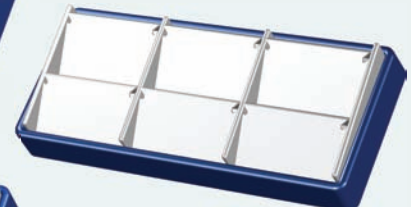

# The "City" Stackable Salesmen Trays

Durable, secure, lightweight, interchangeable, covered with fabrics of your choice. Ring trays allows room for most kinds of rings In the tray beneath because of recessed matching pattern in the bottom. It's distinctive design made it a bestseller. Jewelry trays are all stackable with each other and allow interchangeable inserts within same group of trays (8, 6, 4 or 3 compartments) for matching items.

**1/4 SIZE**  
**8-1/4 x 3-1/2 x 3/4**  
**\$13.17**

**TB D12R**  
**12 RINGS**

**TB D09R**  
**9 LARGE RINGS**

**TB D04B**  
**4 BRACELETS**

**TB E08E**  
**8 STUD EARRINGS**

**TB D10R**  
**10 RINGS**

**TB E08P**  
**8 PENDANTS**

**TB E08N**  
**8 NECKLACE**

**TB E06E**  
**6 STUD EARRINGS**

**TB E08F**  
**8 FLAP EARRINGS**

**TB E06P**  
**6 PENDANTS**

**TB E06N**  
**6 NECKLACE**

**TB E03E**  
**3 STUD EARRINGS**

**TB E06F**  
**6 FLAP EARRINGS**