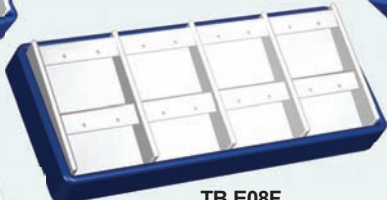

# The "City" Stackable Salesmen Trays

Durable, secure, lightweight, interchangeable, covered with fabrics of your choice. Ring trays allows room for most kinds of rings In the tray beneath because of recessed matching pattern in the bottom. It's distinctive design made it a bestseller. Jewelry trays are all stackable with each other and allow interchangeable inserts within same group of trays (8, 6, 4 or 3 compartments) for matching items.

**1/4 SIZE**  
**8-1/4 x 3-1/2 x 3/4**  
**\$13.17**

**TB D12R**  
**12 RINGS**

**TB D09R**  
**9 LARGE RINGS**

**TB D04B**  
**4 BRACELETS**

**TB E08E**  
**8 STUD EARRINGS**

**TB D10R**  
**10 RINGS**

**TB E08P**  
**8 PENDANTS**

**TB E08N**  
**8 NECKLACE**

**TB E06E**  
**6 STUD EARRINGS**

**TB E08F**  
**8 FLAP EARRINGS**

**TB E06P**  
**6 PENDANTS**

**TB E06N**  
**6 NECKLACE**

**TB E03E**  
**3 STUD EARRINGS**

**TB E06F**  
**6 FLAP EARRINGS**