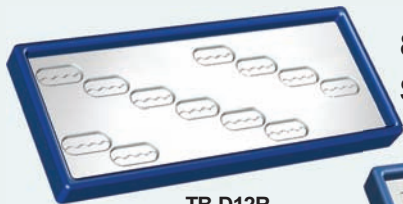

# The "City" Stackable Salesmen Trays

Durable, secure, lightweight, interchangeable, covered with fabrics of your choice. Ring trays allows room for most kinds of rings In the tray beneath because of recessed matching pattern in the bottom. It's distinctive design made it a bestseller. Jewelry trays are all stackable with each other and allow interchangeable inserts within same group of trays (8, 6, 4 or 3 compartments) for matching items.

**1/4 SIZE**  
**8-1/4 x 3-1/2 x 3/4**  
**\$13.17**

**TB D12R**  
**12 RINGS**

**TB D09R**  
**9 LARGE RINGS**

**TB D04B**  
**4 BRACELETS**

**TB E08E**  
**8 STUD EARRINGS**

**TB D10R**  
**10 RINGS**

**TB E08P**  
**8 PENDANTS**