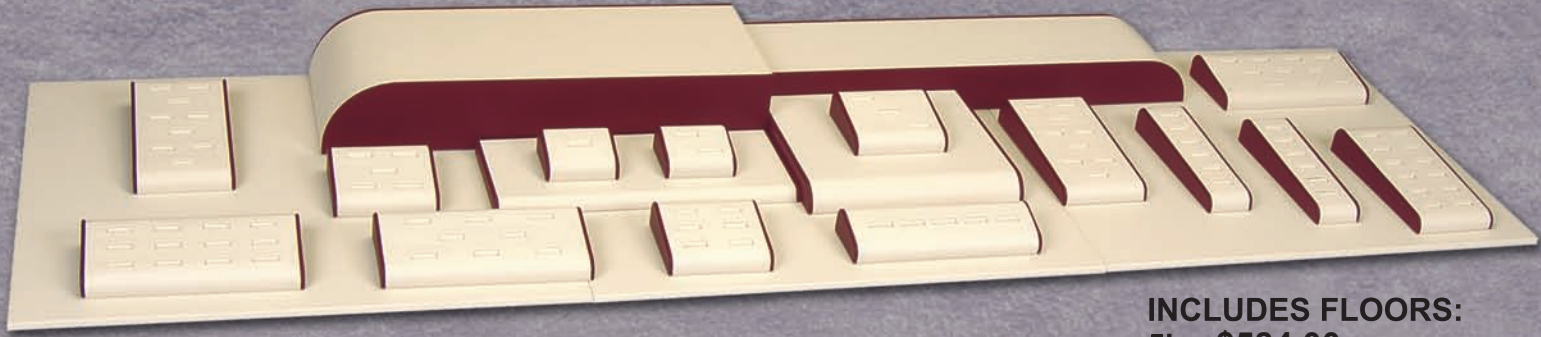

THE MONTE CARLO

SHOWCASE DISPLAYS

RING TRIM

(BUILT TO YOUR SHOWCASE SPECIFICATIONS)

INCLUDES FLOORS:
5' \$584.00

MC-6RV
6 RINGS
2-1/4 X 7-1/2
\$18.47

MC-12RV
12 RINGS
4 X 7-1/2
\$23.87

MC-8SRH
8 RING SETS
7-3/4 X 4
\$24.81

MC-8474-28RG
28 RINGS
9 X 7-3/4
\$40.24

MC-12RH
12 RINGS
7-3/4 X 3-3/4
\$23.87

MC-5RH
5 RINGS
7-3/4 X 2-1/2
\$18.47

MC-11RH
11 RINGS
7-3/4 X 3-3/4
\$23.87

MC-8RH
8 RINGS
7-3/4 X 3-3/4
\$23.87

MC-3R-SQ
3 RINGS
4-1/8 X 3-3/4
\$17.09

MC-4R-SQ
4 RINGS
4-1/8 X 3-3/4
\$17.09

MC-5R-SQ
5 RINGS
4-1/8 X 3-3/4
\$17.09

MC-6R-SQ
6 RINGS
4-1/8 X 3-3/4
\$17.09

MC-4RH
4 RINGS
4-1/8 X 2-1/2
\$14.28

MC-3RH
3 RINGS
4-1/8 X 2-1/2
\$14.28

MC-2R
2 RINGS
3-1/4 X 2-1/2
\$10.97

MC-1R
1 RING
3-1/4 X 2-1/2
\$9.37

SPECIFY SLOT SIZES-
LADIES / GENTS / WIDE SHANK

YOUR CHOICE OF COLORS
AND COVERING MATERIALS