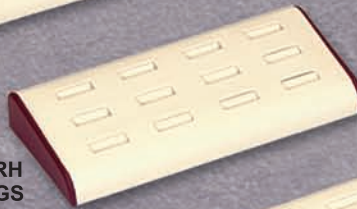

THE MONTE CARLO

SHOWCASE DISPLAYS

RING TRIM

(BUILT TO YOUR SHOWCASE SPECIFICATIONS)

INCLUDES FLOORS:
5' \$584.00

MC-6RV
6 RINGS
2-1/4 X 7-1/2
\$18.47

MC-12RV
12 RINGS
4 X 7-1/2
\$23.87

MC-8SRH
8 RING SETS
7-3/4 X 4
\$24.81

MC-8474-28RG
28 RINGS
9 X 7-3/4
\$40.24

MC-12RH
12 RINGS
7-3/4 X 3-3/4
\$23.87

MC-5RH
5 RINGS
7-3/4 X 2-1/2
\$18.47

MC-11RH
11 RINGS
7-3/4 X 3-3/4
\$23.87

MC-8RH
8 RINGS
7-3/4 X 3-3/4
\$23.87

MC-3R-SQ
3 RINGS
4-1/8 X 3-3/4
\$17.09

MC-4R-SQ
4 RINGS
4-1/8 X 3-3/4
\$17.09

MC-5R-SQ
5 RINGS
4-1/8 X 3-3/4
\$17.09

MC-6R-SQ
6 RINGS
4-1/8 X 3-3/4
\$17.09

MC-4RH
4 RINGS
4-1/8 X 2-1/2
\$14.28

MC-3RH
3 RINGS
4-1/8 X 2-1/2
\$14.28

MC-2R
2 RINGS
3-1/4 X 2-1/2
\$10.97

MC-1R
1 RING
3-1/4 X 2-1/2
\$9.37

SPECIFY SLOT SIZES-
LADIES / GENTS / WIDE SHANK

YOUR CHOICE OF COLORS
AND COVERING MATERIALS