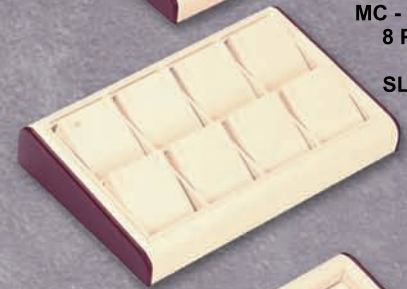

**ALL JEWELRY TRAYS
ARE MADE WITH FLOCKED
RAYON OR STYRENE PARTITIONS
IN MATCHING COLORS.
ADD 20% FOR FABRIC WRAPPED PARTITIONS**

**MC - 8474 - 12P
12 PENDANTS
9 X 7-3/4
\$47.96**

**MC - 8474 - 9P
9 PENDANTS
9 X 7-3/4
\$43.55**

**MC - 5LW
5 BRACELETS
10-1/2 X 8-1/8
\$41.84**

**MC-8474-12MP
12 PENDANTS
W/ METAL
SLANT PADS
9 X 7-3/4
\$56.78**

**MC-8443-6MP
6 PENDANTS
W/ METAL
SLANT PADS
9 X 5-1/4
\$42.94**

**MC - 8474 - 25C
25 CHARMS
9 X 7-3/4
\$56.78**

**MC - 8443 - 8MP
8 PENDANTS
W/ METAL
SLANT PADS
9 X 5-1/4
\$45.75**

**MC - 8443 - 8P
8 PENDANTS
OR EARRINGS
9 X 5-1/4
\$33.02**

**MC - 8474 - 16E
16 PAIRS EARRING
9 X 7-3/4
\$50.16**

**MC - 7443 - 4P
4 PENDANTS
7-1/2 X 4-1/2
\$28.61**

**MC - 8443 - 6P
6 PENDANTS OR EARRINGS
7-1/2 X 4-1/2
\$30.81**

**MC - 8443 - 6P
6 PENDANTS
OR EARRINGS
9 X 5-1/4
\$30.81**

INCLUDES FLOORS:

**5' \$281.00
6' \$295.00**

UNIT TRIM

**(BUILT TO YOUR SHOWCASE
SPECIFICATIONS)**