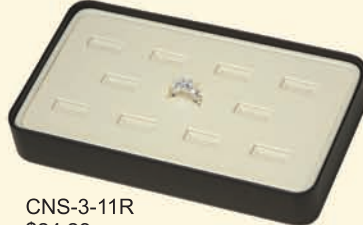

CNS-3-11R
$24.26