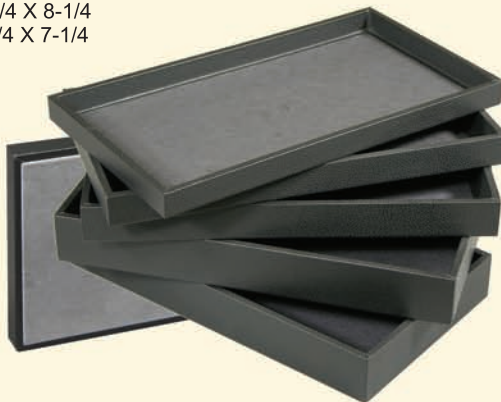

P36

P32

P40

SP-9E	BRACELET	1-1/4" spaces	\$20.23
SP-12E	BRACELET	1" spaces (not shown)	\$22.77
SP-15E	BRACELET	3/4" spaces (not shown)	\$23.98
SP-18E	BRACELET	1/2" spaces (not shown)	\$25.14
SP-6E	BRACELET	1/2 SIZE - 7/8" spaces	\$19.02
SP-5E	BRACELET	1/2 SIZE - 1-1/4" spaces (not shown)	\$19.02
SP-7L	NECKLACE	3/4" spaces (not shown)	\$20.23
P12	COMPARTMENTS	6X2 - 2" X 3-5/8" (not shown)	\$23.15
P12	COMPARTMENTS	4X3 - 3-1/4" X 2-1/4"	\$23.15

P15	COMPARTMENTS	2-1/2" X 2-1/4"	\$24.37
P18	COMPARTMENTS	2" X 2-1/4"	\$25.63
P24	COMPARTMENTS	6X4 - 2-1/8" X 1-3/4"	\$25.58
P24	COMPARTMENTS	8X3 - 1-1/2" X 2-1/4" (not shown)	\$30.87
P32	COMPARTMENTS	1-1/2" X 1-3/4"	\$26.74
P36	COMPARTMENTS	1-1/4" X 1-3/4"	\$26.74
P40	COMPARTMENTS	1-1/2" X 1-1/4"	\$28.94
P50	COMPARTMENTS	1-1/4" X 1-1/4" (not shown)	\$30.21

## OPEN UTILITY TRAYS (OPT)

FULL SIZE: 14-3/4 X 8-1/4  
HALF SIZE: 8-1/4 X 7-1/4

	HS	FS
OPT/ 3/4"	\$4.08	\$5.07
OPT/ 1"	\$4.63	\$5.68
OPT/ 1-1/2"	\$6.62	\$8.82
OPT/ 2"	\$8.60	\$10.80
OPT/ 3"	\$11.03	\$14.22

CAN BE MADE UP TO 7" HIGH

ALL TRAYS  
AVAILABLE W/ FALSE STACK  
\$2.48 F.S.  
\$2.21 H.S.