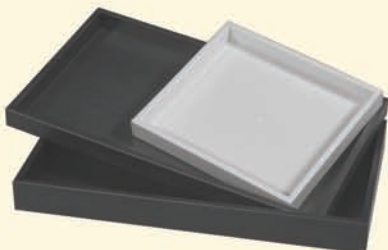

## OPEN UTILITY TRAYS (OPT)

FULL SIZE: 14-3/4 X 8-1/4  
HALF SIZE: 8-1/4 X 7-1/4

	HS	FS
OPT/ 3/4"	\$4.08	\$5.07
OPT/ 1"	\$4.63	\$5.68
OPT/ 1-1/2"	\$6.62	\$8.82
OPT/ 2"	\$8.60	\$10.80
OPT/ 3"	\$11.03	\$14.22

CAN BE MADE UP TO 7" HIGH

ALL TRAYS  
AVAILABLE W/ FALSE STACK  
\$2.48 F.S.  
\$2.21 H.S.

## BUTTON DOWN TRAYS

14-3/4" X 8-1/4" X 1" High

BD-1"	\$19.18
BD-1-1/2"	\$20.18
BD-2"	\$23.04
BD-2-1/2"	\$25.25
BD-3"	\$27.12

HBD 1/2 SIZE  
8-1/4 x 7-1/4

HBD-1"	\$16.98
HBD-1-1/2"	\$17.97
HBD-2"	\$20.62
HBD-3"	\$24.81

## INJECTION MOLDED PLASTIC STACKABLE TRAYS

BLACK OR WHITE

FULL SIZE 14-3/4 X 8-1/4 X 1	\$2.32
FULL SIZE 14-3/4 X 8-1/4 X 1-1/2	\$3.03
HALF SIZE 8-1/4 X 7-1/4 X 1	\$1.65