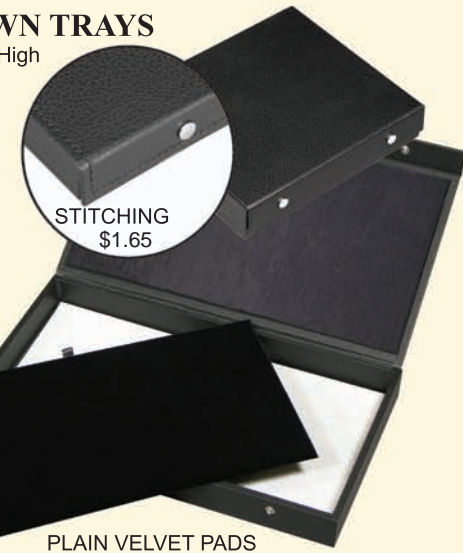

## OPEN UTILITY TRAYS (OPT)

FULL SIZE: 14-3/4 X 8-1/4  
HALF SIZE: 8-1/4 X 7-1/4

	HS	FS
OPT/ 3/4"	\$4.08	\$5.07
OPT/ 1"	\$4.63	\$5.68
OPT/ 1-1/2"	\$6.62	\$8.82
OPT/ 2"	\$8.60	\$10.80
OPT/ 3"	\$11.03	\$14.22

CAN BE MADE UP TO 7" HIGH

ALL TRAYS  
AVAILABLE W/ FALSE STACK  
\$2.48 F.S.  
\$2.21 H.S.

## BUTTON DOWN TRAYS

14-3/4" X 8-1/4" X 1" High

BD-1"	\$19.18
BD-1-1/2"	\$20.18
BD-2"	\$23.04
BD-2-1/2"	\$25.25
BD-3"	\$27.12

HBD 1/2 SIZE  
8-1/4 x 7-1/4

HBD-1"	\$16.98
HBD-1-1/2"	\$17.97
HBD-2"	\$20.62
HBD-3"	\$24.81