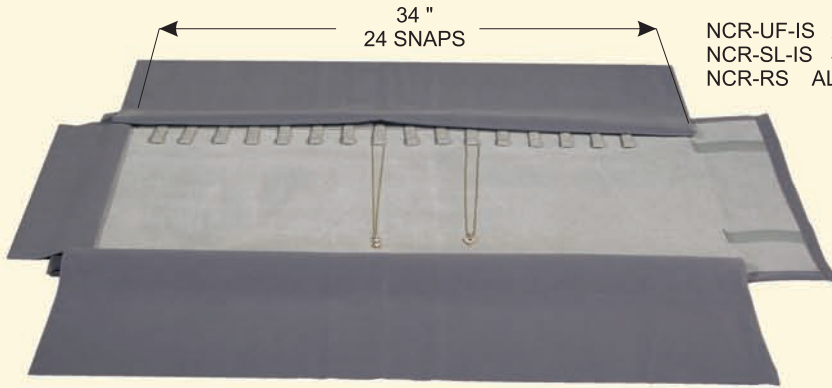

Necklace, Chain & Pearl Rolls

NCR-UF-IS ALL ITALIAN SUEDE
 NCR-SL-IS SIMULATED LEATHER OUTSIDE, ITALIAN SUEDE INSIDE
 NCR-RS ALL RICH SUEDE

11" DEPTH - \$55.13
 HOLDS
 UP TO 18" OF CHAIN

15" DEPTH - \$58.43
 HOLDS
 UP TO 24" OF CHAIN

18" DEPTH - \$69.46
 HOLDS
 UP TO 34" OF CHAIN

P99 - ITALIAN SUEDE OR SIMULATED LEATHER - \$60
 6 INDIVIDUAL 7" X 7" NECKLACE PADS WITH SNAPS
 EXTRA PAD - \$8.27

Counter Pads

(CAN BE PERSONALIZED WITH YOUR LOGO)

SL-FCP
 SIMULATED LEATHER
 DELUXE COUNTER PADS
 OPEN- 13" X 12"
 CLOSED- 6-1/2" X 12"

PLAIN \$21.77
 W/RING SLOT \$31.42

CHOICE OF
 INTERIORS

FCP
 FOLDING COUNTER PAD
 LEATHERETTE COVER,
 VELVET LINING.
 OPEN- 12" X 12"
 CLOSED- 6-1/2" X 12"
 PLAIN \$15.99
 W/RING SLOT \$24.26

SL-HRP
 PLAIN \$21.77
 W/ RING SLOT \$31.42
 13" DIA. APPROX.

THE CIRCLE
 3" DIA \$5.84
 5" DIA \$7.17
 7" DIA \$8.82
 9" DIA \$10.47
 12" DIA \$14.33
 15" DIA \$17.64

THE RECTANGLE
 3" X 6" \$4.69
 6" X 9" \$7.17
 9" X 12" \$15.44
 12" X 15" \$17.64
 12" X 24" \$28.67