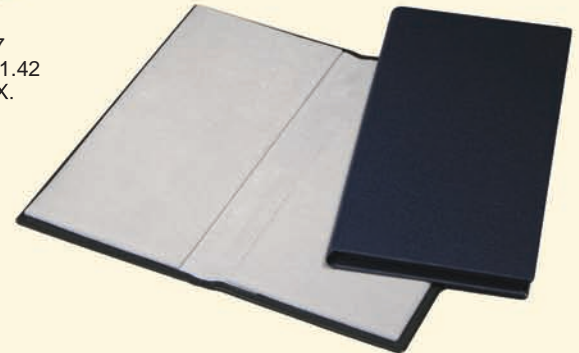

SL-FCP
 SIMULATED LEATHER
 DELUXE COUNTER PADS
 OPEN- 13" X 12"
 CLOSED- 6-1/2" X 12"

PLAIN \$21.77
 W/RING SLOT \$31.42

CHOICE OF
 INTERIORS

FCP
 FOLDING COUNTER PAD
 LEATHERETTE COVER,
 VELVET LINING.
 OPEN- 12" X 12"
 CLOSED- 6-1/2" X 12"
 PLAIN \$15.99
 W/RING SLOT \$24.26

SL-HRP
 PLAIN \$21.77
 W/ RING SLOT \$31.42
 13" DIA. APPROX.

THE CIRCLE
 3" DIA \$5.84
 5" DIA \$7.17
 7" DIA \$8.82
 9" DIA \$10.47
 12" DIA \$14.33
 15" DIA \$17.64

THE RECTANGLE
 3" X 6" \$4.69
 6" X 9" \$7.17
 9" X 12" \$15.44
 12" X 15" \$17.64
 12" X 24" \$28.67

THE OVAL
 4" X 7" \$6.06
 5" X 9" \$8.27
 7" X 11" \$15.44
 10" X 15" \$17.64

DISPLAY PAD WITH FLANNEL
 OR BENGALINE FLAP

VPSF - 14" X 7-1/2" \$8.54
 1/2 SIZE
 VPSF 7-1/2" X 6-3/4" \$7.62

Pillows

4" X 4" \$11.91
 6" X 6" \$13.01
 8" X 8" \$14.11
 10" X 10" \$16.32